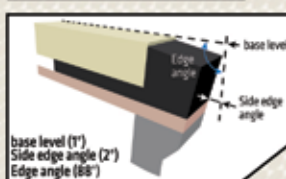

SIDE EDGES ANGLES

base level (1°)
Side edge angle (2°)
Edge angle (88°)