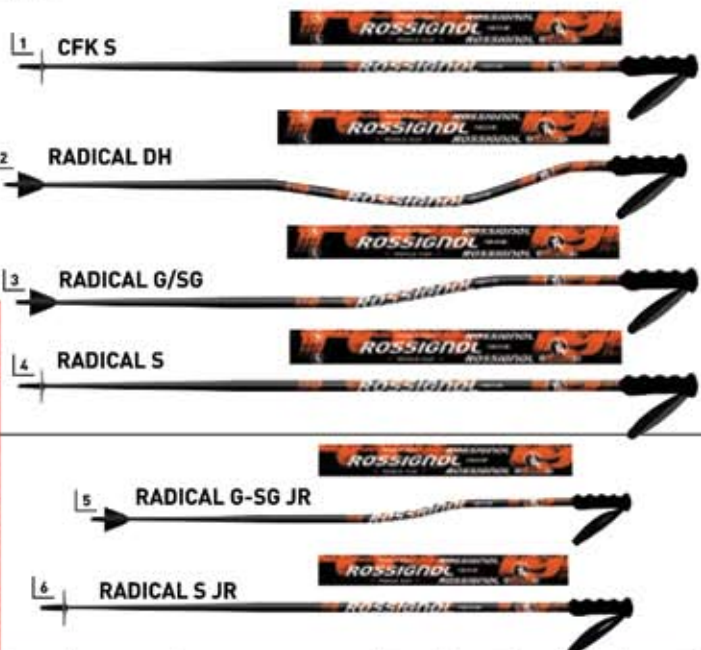

Copyright Agence Zoom

	MODELS	SHAFT		GRIP	STRAP	BASKET	TIP	SIZE	
		TYPE	DIAMETER						
RACE									
1	RD00001	CFK S	Carbon Kevlar	14 Triangular Oversized	WorldCup	WorldCup	Course 51	Carbide	115-125/5
2	RD00201	RADICAL DH	7075x0.8	18 Triangular Oversized	WorldCup	WorldCup	DH	Carbide	115-140/5
3	RD00202	RADICAL G/SG	7075x0.8	18 Triangular Oversized	WorldCup	WorldCup	DH	Carbide	115-140/5
4	RD00203	RADICAL S	7075x0.8	18 Triangular Oversized	WorldCup	WorldCup	Course 51	Carbide	115-140/5
JUNIOR - RACE									
5	RD02101	RADICAL G-SG JR	7075x0.8	16 Triangular Oversized	DH	15/24x580	DH	Carbide	090-115/5
6	RD02102	RADICAL S JR	7075x0.8	16 Triangular Oversized	DH	15/24x580	Course 51	Carbide	090-115/5

ADDICT

- FRAME: PU injected hinges
- LENSES: PROTECTION: 2
- FOAM: double + fleece
- STRAP: double adjustment

RK00002	ADDICT
SOLAR	
TYPE: Double vented, cylindrical	
COLOR: Orange	

RK00001	ADDICT
BLACK-SOLAR	
TYPE: Double vented, cylindrical	
COLOR: Orange	

JUNIOR RAFFISH

- FRAME: P.V.C helmet compatible
- LENSES:
- MATERIAL: Polycarbonate Lexan
- TYPE: Double
- PROTECTION: 2
- COLOR: Orange Chrome
- FOAM: simple + fleece
- STRAP: double adjustment

RK00022	RAFFISH
BLACK-SOLAR	

RAFFISH 2

- FRAME: P.V.C helmet compatible
- LENSES:
- MATERIAL: Polycarbonate Lexan
- TYPE: Single
- PROTECTION: 2
- COLOR: Orange
- FOAM: simple + fleece
- STRAP: double adjustment

RK00024	RAFFISH 2
SOLAR